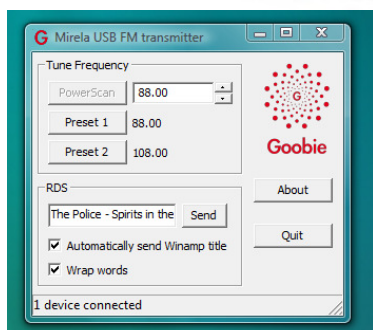

# MIRELA

The unique **MIRELA** product introduces wireless FM technology to connect a world of music (Web Radio, Media Player, MP3, ...) to your HiFI tuner, combining cost effectiveness with high quality.

## Step 1

Plug MIRELA in your PC USB socket  
Select the radio frequency via MIRELA PowerScan capability  
Start your favourite media player or web-radio

## Step 2

Adjust your FM tuner and **enjoy!**

**FM Wireless**  
transmission

MIRELA **set-up** HMI

April 2011, rev B

The information is subject to change without prior notice

**Goobie**